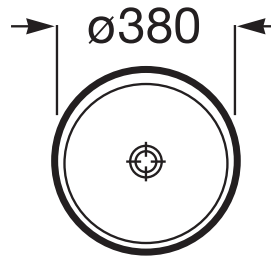

BOL

Over Countertop basin without taphole

DIMENSIONS

Length	380 mm
Width	380 mm
Height	170 mm

COLOURS AND FINISHES

TECHNICAL DRAWINGS

FEATURES

- Bowl depth (mm): 100
- Installation type: Bowl / On countertop
- Material: Vitreous china
- Shape: Round
- Waste: Not included
- Without overflow

COMPATIBLE WITH

Water-resistant countertop for basin

857322...

1 1/4" outlet connector for basin. 250 Pipe

506401614

Bol

This collection is the stylistic proposal where warmth and serenity join forces to create a solid and singular collection inspired by balance and the distinction of geometrical forms.