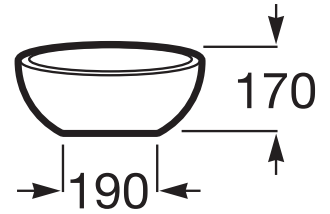

BOL

Over Countertop basin without taphole

DIMENSIONS

Length	380 mm
Width	380 mm
Height	170 mm

COLOURS AND FINISHES

TECHNICAL DRAWINGS

FEATURES

- Bowl depth (mm): 100
- Installation type: Bowl / On countertop
- Material: Vitreous china
- Shape: Round
- Waste: Not included
- Without overflow

COMPATIBLE WITH

Water-resistant countertop for basin

857322...

1 1/4" outlet connector for basin. 250 Pipe

506401614

Bol

This collection is the stylistic proposal where warmth and serenity join forces to create a solid and singular collection inspired by balance and the distinction of geometrical forms.