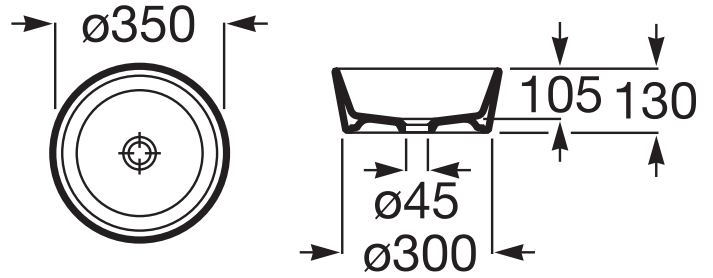

OPTICA

Over Countertop Basin - Round

DIMENSIONS

Length	350 mm
Width	350 mm
Height	130 mm

COLOURS AND FINISHES

TECHNICAL DRAWINGS

FEATURES

- Basin capacity (l): 5
- Bowl depth (mm): 105
- Installation type: Bowl / On countertop
- Material: Vitreous china
- Shape: Round
- Waste: Not included
- Weight (Kg): 6
- Without overflow