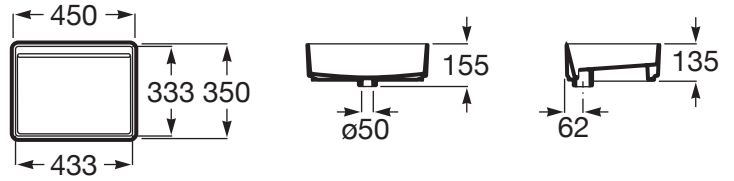

TURA

On countertop basin

DIMENSIONS

Length	450 mm
Width	350 mm
Height	135 mm

COLOURS AND FINISHES

TECHNICAL DRAWINGS

FEATURES

- Back glazed
- Installation type: Bowl / On countertop
- Internal Shape: 6 - Rectangular
- Material: Vitreous china
- Taphole configuration: No tapholes
- Without overflow