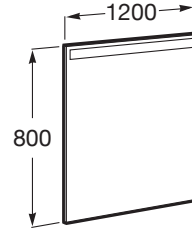

EIDOS

Mirror with upper lighting

TECHNICAL DRAWINGS

FEATURES

Frame material: Tempered glass

Installation type: Wall-hung

Light type: LED

Light(s): Integrated in the mirror

Mirror orientation: Horizontal

Number of lights: 1

Shape: Rectangular

Eidos

Eidos is a collection of mirrors with LED perimeter lighting providing an elegant and minimalist look for any bathroom space.

INSTALLATION AND USER MANUALS