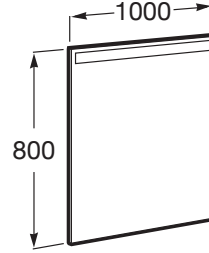

EIDOS

Mirror with upper lighting

TECHNICAL DRAWINGS

FEATURES

Frame material: Tempered glass

Installation type: Wall-hung

Light type: LED

Light(s): Integrated in the mirror

Mirror orientation: Horizontal

Number of lights: 1

Shape: Rectangular

Eidos

Eidos is a collection of mirrors with LED perimeter lighting providing an elegant and minimalist look for any bathroom space.

INSTALLATION AND USER MANUALS