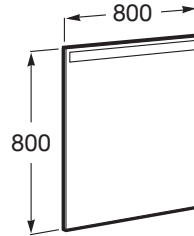

EIDOS

Mirror with upper lighting

TECHNICAL DRAWINGS

FEATURES

Frame material: Tempered glass

Installation type: Wall-hung

Light type: LED

Light(s): Integrated in the mirror

Mirror orientation: Vertical

Number of lights: 1

Shape: Square

Eidos

Eidos is a collection of mirrors with LED perimeter lighting providing an elegant and minimalist look for any bathroom space.

INSTALLATION AND USER MANUALS