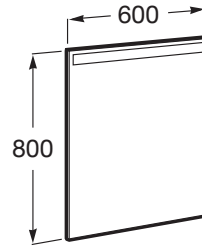

## FEATURES

Frame material: Tempered glass

Installation type: Wall-hung

Light type: LED

Light(s): Integrated in the mirror

Mirror orientation: Vertical

Number of lights: 1

Shape: Rectangular