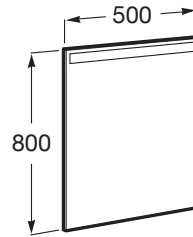

## FEATURES

Frame material: Tempered glass

Installation type: Wall-hung

Light type: LED

Light(s): Integrated in the mirror

Mirror orientation: Vertical

Number of lights: 1

Shape: Rectangular