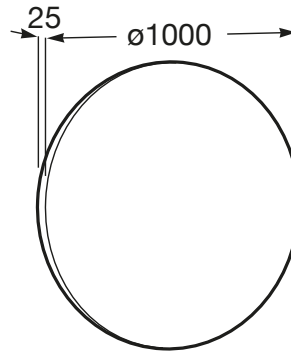

## LUNA

## Mirror with perimeter LED lighting

## FEATURES

Ambient light position: Edge

Ambient light power (W): 16

Ambient light type: LED

Ingress Protection Rating of the light: IP 44

Installation type: Wall-hung

Mirror orientation: Horizontal

Shape: Round