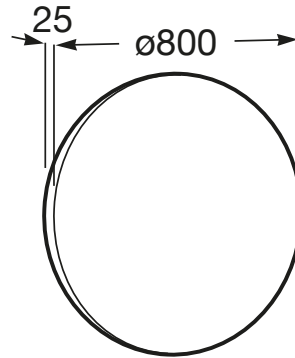

## LUNA

## Mirror with perimeter LED lighting

## FEATURES

Ambient light position: Edge

Ambient light power (W): 13

Ambient light type: LED

Ingress Protection Rating of the light: IP 44

Installation type: Wall-hung

Mirror orientation: Horizontal

Shape: Round