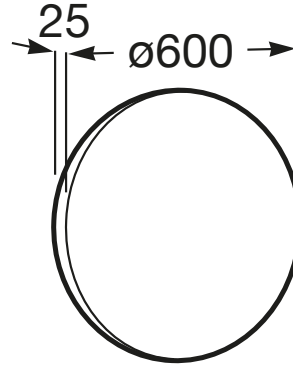

LUNA

Mirror with perimeter LED lighting

TECHNICAL DRAWINGS

FEATURES

Ambient light position: Edge

Ambient light power (W): 10

Ambient light type: LED

Ingress Protection Rating of the light: IP 44

Installation type: Wall-hung

Mirror orientation: Horizontal

Publication Date: 20220920

Shape: Round

Luna

Balance and perfection in a design that gets its inspiration from the full Moon as a source of light and freshness. This collection is a versatile, young and urbane proposal that can adapt to any kind of design space, combining practicality, elegance and design.