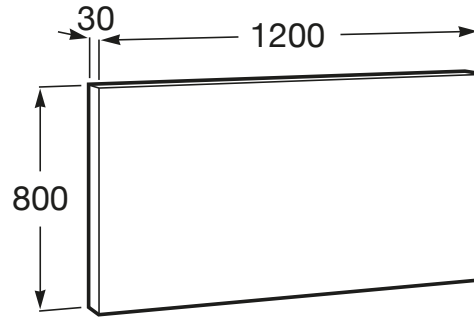

## LUNA

## Mirror with perimeter LED lighting

## FEATURES

Ambient light position: Edge

Ambient light power (W): 20

Ambient light type: LED

Ingress Protection Rating of the light: IP 44

Installation type: Wall-hung

Mirror orientation: Horizontal

Shape: Rectangular