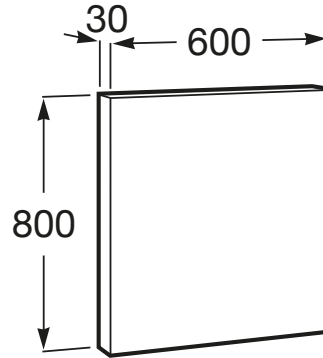

## LUNA

## Mirror with perimeter LED lighting

## FEATURES

Ambient light position: Edge

Ambient light power (W): 14

Ambient light type: LED

Ingress Protection Rating of the light: IP 44

Installation type: Wall-hung

Mirror orientation: Horizontal

Shape: Rectangular