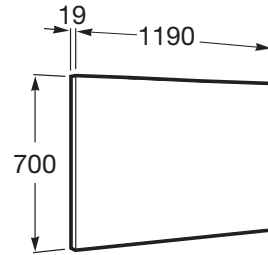

## FEATURES

- Frame material: Chipboard
- Installation type: Wall-hung
- Mirror orientation: Horizontal
- Shape: Rectangular