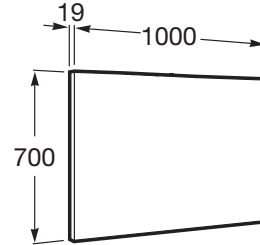

VICTORIA-N

Mirror

TECHNICAL DRAWINGS

FEATURES

- Frame material: Chipboard
- Installation type: Wall-hung
- Mirror orientation: Horizontal
- Shape: Rectangular

Victoria-N

A traditional response to classic atmospheres. Elegant and functional curves in an extensive collection of pieces that combine simplicity and versatility, offering the convenience of well-tried solutions.