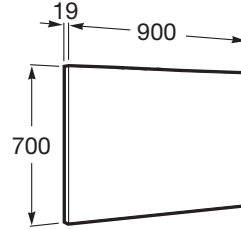

VICTORIA-N

Mirror

TECHNICAL DRAWINGS

FEATURES

- Frame material: Chipboard
- Installation type: Wall-hung
- Mirror orientation: Horizontal
- Shape: Rectangular

Victoria-N

A traditional response to classic atmospheres. Elegant and functional curves in an extensive collection of pieces that combine simplicity and versatility, offering the convenience of well-tried solutions.