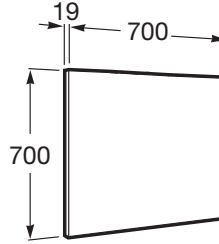

VICTORIA-N

Mirror

TECHNICAL DRAWINGS

FEATURES

- Frame material: Chipboard
- Installation type: Wall-hung
- Mirror orientation: Horizontal
- Shape: Square

COMPATIBLE WITH

LED Spotlight 7W

813092100