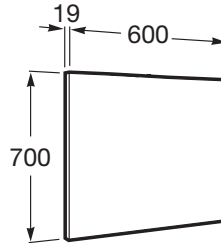

VICTORIA-N

Mirror

TECHNICAL DRAWINGS

FEATURES

Frame material: Chipboard

Installation type: Wall-hung

Mirror orientation: Vertical

Shape: Rectangular