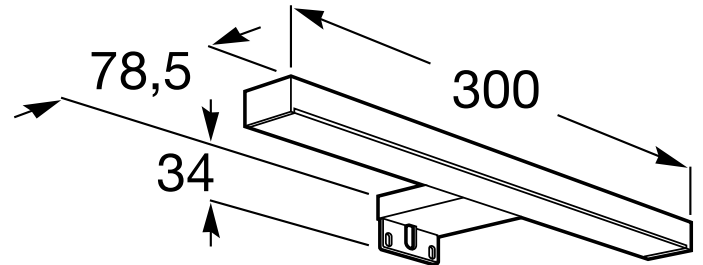

## FEATURES

Finish: Polished

Ingress Protection Rating: IP 44

Installation type: On mirror

Light type: LED

Material: Metal

Position: Horizontal

Power (W): 7