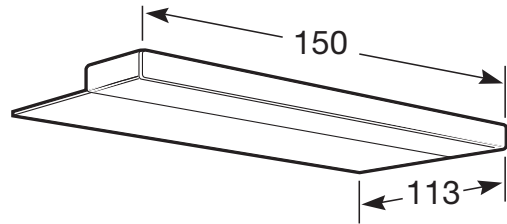

DELIGHT

LED Spotlight 4W

TECHNICAL DRAWINGS

FEATURES

Finish: Polished

Ingress Protection Rating: IP 44

Installation type: On mirror

Light type: LED

Material: Metal

Position: Horizontal

Power (W): 4

Sustainable product

Delight

Wall lights with LED lighting provide a greater amount of light with less consumption.

INSTALLATION AND USER MANUALS

[Installation manual](#)