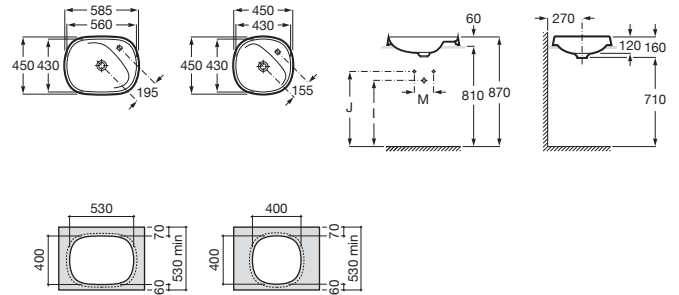

BEYOND

In countertop FINECERAMIC® basin

DIMENSIONS

Length 585 mm  
 Width 450 mm  
 Height 120 mm

COLOURS AND FINISHES

00 White

TECHNICAL DRAWINGS

FEATURES

- Basin capacity (l): 8.4
- Bowl depth (mm): 120
- Bowl length (mm): 560
- Bowl position: Central
- Bowl width (mm): 430
- FeaturedMaterial: Fineceramic®
- Fixing kit: Not included
- Installation type: Drop-in / Countertop
- Integrated shelf
- Material: FINECERAMIC®
- Plug and Waste: Included
- Shape: Soft
- Shelf position: Right
- Taphole configuration: 1 taphole on the right side
- Trap: Not included
- Waste: Included
- Weight (Kg): 7.5