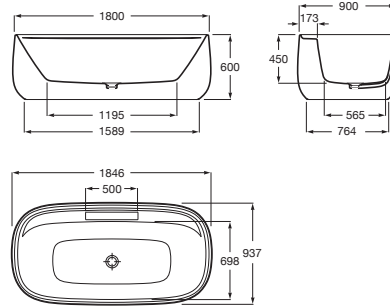

BEYOND

Free-standing SURFEX® bath with taps

DIMENSIONS

Length	1846 mm
Width	937 mm
Height	600 mm

COLOURS AND FINISHES

00 White

TECHNICAL DRAWINGS

FEATURES

- Anti-slip type: Integrated
- Capacity (people): 2
- Drain: Included
- Installation structure: Naked
- Installation type: Freestanding
- Internal height (mm): 450
- Internal length (mm): 1195
- Internal width (mm): 565
- Location of tap ledge: Long side
- Material: SURFEX®
- Shape: Oval
- Sound insulation
- Tap bank
- Water capacity to overflow (l): 290

Slip-resistant base (anti-slip)

COMPATIBLE WITH

Deck-mounted bath-shower
mixer with central spout,
hand shower and 1,50m
flexible hose

5A093AC00

Beyond

The interplay of volumes defines one of Roca's most exclusive vitreous china collections, for those who wish to take a step further in the search for innovation and design.