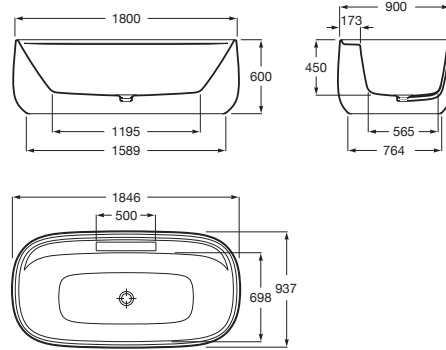

BEYOND

Free-standing SURFEX® bath

DIMENSIONS

Length	1846 mm
Width	937 mm
Height	600 mm

COLOURS AND FINISHES

TECHNICAL DRAWINGS

FEATURES

- Anti-slip type: Integrated
- Capacity (people): 2
- Drain: Included
- Installation structure: Naked
- Installation type: Freestanding
- Internal height (mm): 450
- Internal length (mm): 1195
- Internal width (mm): 565
- Material: SURFEX®
- Shape: Oval
- Sound insulation
- Water capacity to overflow (l): 290