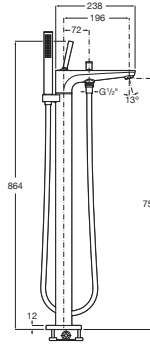

PALS

Floor-standing bathshower mixer

TECHNICAL DRAWINGS

FEATURES

Application: Bath

Diverter: Automatic

Faucet type: Single-lever

Finish: Chrome

Installation type: Floor-standing

Water connection diameter: 1/2"

EverShine

SoftTurn®