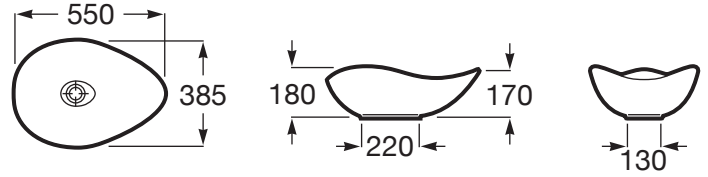

OHTAKE

FINECERAMIC® over countertop basin

DIMENSIONS

Length	21.26 inch
Width	14.76 inch
Height	7.28 inch

COLOURS AND FINISHES

00 White

TECHNICAL DRAWINGS

FEATURES

- Bowl depth (mm): 185
- Bowl length (mm): 375
- Bowl width (mm): 540
- Fixing kit: Not included
- Installation type: Bowl / On countertop
- Internal Shape: 4 - Oval
- Shape: Oval
- Taphole configuration: No tapholes
- Trap: Not included
- Waste: Not included
- Weight (Kg): 7