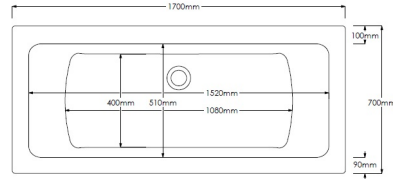

THE GAP**Double-ended rectangular acrylic bath****DIMENSIONS**

Length 1700 mm
Width 700 mm
Height 540 mm

COLOURS AND FINISHES

 00 White

TECHNICAL DRAWINGS**FEATURES**

Capacity (people): 1

Drain: Not included

Installation legs: With legs

Installation type: Drop-in, With front panel

Material: Acrylic

Shape: Rectangular

Water capacity to overflow (l): 156

COMPATIBLE WITH

Superstrength front panel
for acrylic bath

026170..0