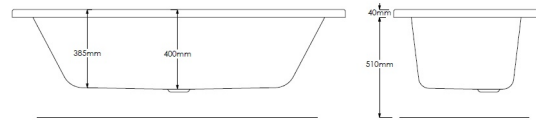

THE GAP**Double-ended rectangular acrylic bath****DIMENSIONS**

Length 1700 mm
Width 700 mm
Height 540 mm

COLOURS AND FINISHES

 00 White

TECHNICAL DRAWINGS**FEATURES**

Capacity (people): 1

Drain: Not included

Installation legs: With legs

Installation type: Drop-in, With front panel

Material: Acrylic

Shape: Rectangular

Water capacity to overflow (l): 156

COMPATIBLE WITH

Superstrength front panel
for acrylic bath

026170..0