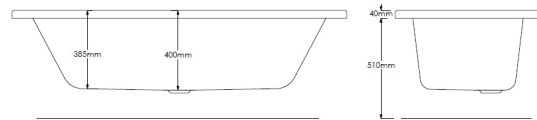

THE GAP**Double-ended rectangular acrylic bath****DIMENSIONS**

Length 1700 mm
Width 750 mm
Height 540 mm

COLOURS AND FINISHES

 00 White

TECHNICAL DRAWINGS**FEATURES**

Capacity (people): 1

Drain: Not included

Installation legs: With legs

Installation type: Drop-in, With front panel

Material: Acrylic

Shape: Rectangular

Water capacity to overflow (l): 156

COMPATIBLE WITH

Superstrength front panel
for acrylic bath

026170..0