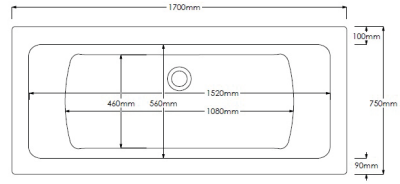

THE GAP**Double-ended rectangular acrylic bath****DIMENSIONS**

Length 1700 mm
Width 750 mm
Height 540 mm

COLOURS AND FINISHES

 00 White

TECHNICAL DRAWINGS**FEATURES**

Capacity (people): 1

Drain: Not included

Installation legs: With legs

Installation type: Drop-in, With front panel

Material: Acrylic

Shape: Rectangular

Water capacity to overflow (l): 156

COMPATIBLE WITH

Superstrength front panel
for acrylic bath

026170..0