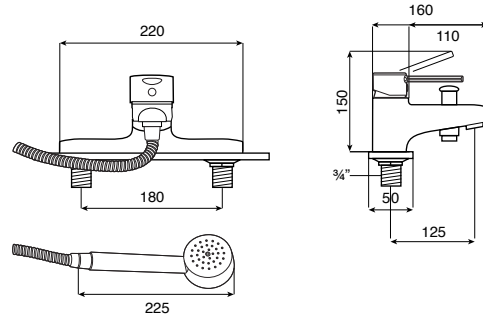

TARGA

Deck-mounted bath-shower mixer with kit

TECHNICAL DRAWINGS

FEATURES

- Application: Bath, Shower
- Faucet type: Single-lever
- Finish: Chrome
- Handle position: Top
- Installation type: Deck-mounted

EverShine