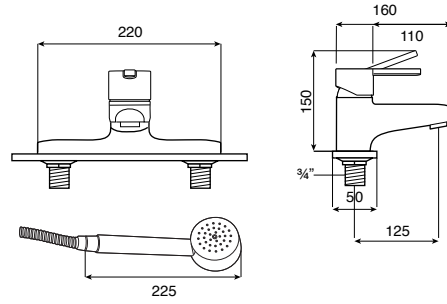

NAIA

Deck-mounted bath-shower mixer

TECHNICAL DRAWINGS

FEATURES

- Application: Bath, Shower
- Faucet type: Single-lever
- Finish: Chrome
- Handle position: Top
- Installation type: Deck-mounted
- Waste type: Waste not included