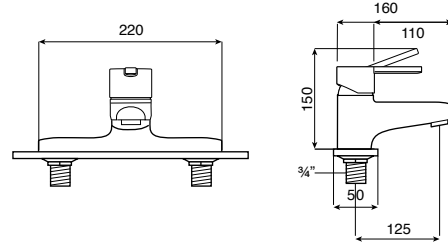

NAIA

Deck-mounted bath filler

TECHNICAL DRAWINGS

FEATURES

- Application: Bath, Shower
- Faucet type: Single-lever
- Finish: Chrome
- Handle position: Top
- Installation type: Deck-mounted
- Waste type: Waste not included

EverShine

Naia

Character and sophistication join in this collection of faucets with a minimalist design, born out of a perfect combination of cylindrical and square geometric shapes.