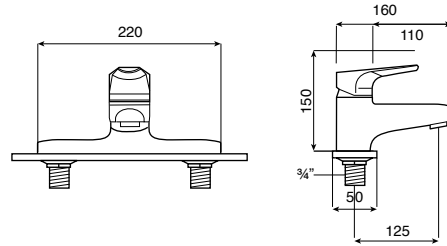

ATLAS

Deck-mounted bath filler

TECHNICAL DRAWINGS

FEATURES

Application: Bath, Shower

Faucet type: Single-lever

Finish: Chrome

Installation type: Deck-mounted

Waste type: Waste not included

EverShine

Atlas

This faucet collection, which stands out for its elegance and versatility, includes flow limiters to 5 litres per minute as well as the Cold Start technology that guarantee greater water and energy savings. Also, with the aim of providing more comfort, the shower mixer can be equipped with a clip-on shelf, allowing you to have your showering essentials close to hand.