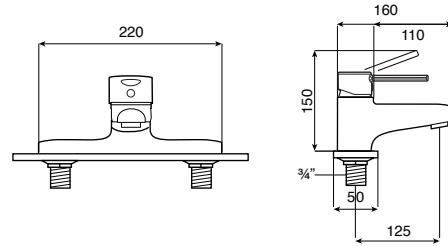

TARGA

Deck-mounted bath filler

TECHNICAL DRAWINGS

FEATURES

Application: Bath

Faucet type: Single-lever

Finish: Chrome

Handle position: Top

Installation type: Deck-mounted

Waste type: Waste not included

EverShine

Targa

A proposal that can bring an air of freshness and originality to every corner. Slim and curvaceous, This series' singularity is seductive and its valiant functionality is ever so convincing.