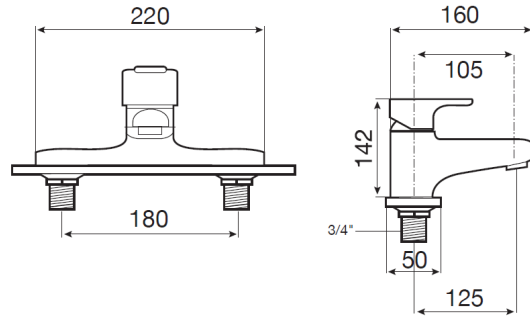

L20

Deck-mounted bath filler

TECHNICAL DRAWINGS

FEATURES

Faucet type: Single-lever

Handle position: Top

Installation type: Deck-mounted

Waste type: Waste not included

## L20

Simply contemporary. This is a brassware\_x000D\_ collection, whose simple, contemporary and intuitive lines make it a perfect fit for any bathroom space. L20 forms part of Roca's innovative brassware collections that turn on frontally with cold water.