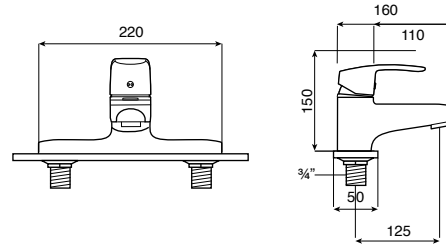

MONODIN

Deck-mounted bath filler

TECHNICAL DRAWINGS

FEATURES

Faucet type: Single-lever

Handle position: Top

Installation type: Deck-mounted

Waste type: Waste not included