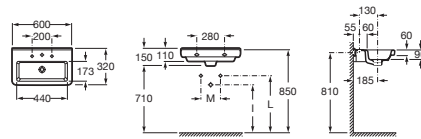

DAMA-N

Compact wall-hung vitreous china basin

DIMENSIONS

Length 600 mm
 Width 320 mm
 Height 110 mm

COLOURS AND FINISHES

00 White

TECHNICAL DRAWINGS

FEATURES

- Bowl position: Central
- Fixing kit: Included
- Installation type: Wall-hung
- Material: Vitreous china
- Shape: Square
- Taphole configuration: 1 prepunched, 1 taphole, 1 prepunched
- Trap: Not included
- Waste: Not included

Aplicación	I (Sifón)	L	M
WH	530 Totem / Minimal	610	150
Pedestal	570	640	150
WB-SPed	570 Botella	640	80
WB-SPed S		150/80	

Compact basin

COMPATIBLE WITH

Vitreous china semipedestal for basin

337782..0

1 1/4" waste for basin / bidet with overflow and automatic plug