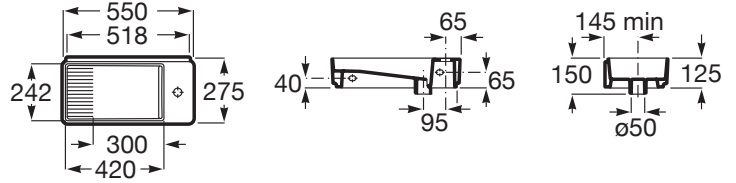

TURA

Compact wall-hung basin in vitreous china

DIMENSIONS

Length	550 mm
Width	275 mm
Height	125 mm

COLOURS AND FINISHES

TECHNICAL DRAWINGS

FEATURES

Asymmetrical

Installation type: Wall-hung

Internal Shape: 6 - Rectangular

Material: Vitreous china

Small(washbasin)

Taphole configuration: 1 taphole on the right side

Without overflow

Compact basin

Tura