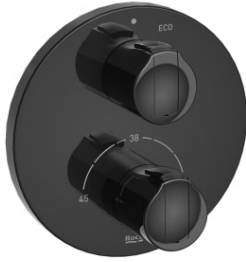

T-1000

Built-in shower mixer

TECHNICAL DRAWINGS

FEATURES

- Application: Shower
- Faucet type: Thermostatic
- Faucet type (obsolete): Thermostatic
- Finish: Chrome
- Installation type: Built-in
- Number of water inlets: 2
- Temperature selection
- Type of cartridge: Thermostatic
- Water connection included: Not included

EverShine

Quick Reaction®

SafeTouch®

Safety 38°

COMPATIBLE WITH

Universal RocaBox

525869403

T-1000

Roca's T-1000 thermostatic mixers are designed for maximum safety and comfort for everyday use. The collection features a minimalist and modern design to ensure it will blend harmoniously into any setting.