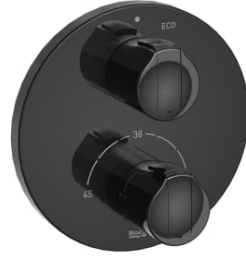

T-1000

Built-in shower mixer

TECHNICAL DRAWINGS

FEATURES

- Application: Shower
- Faucet type: Thermostatic
- Faucet type (obsolete): Thermostatic
- Finish: Chrome
- Installation type: Built-in
- Number of water inlets: 2
- Temperature selection
- Type of cartridge: Thermostatic
- Water connection included: Not included

EverShine

Quick Reaction®

SafeTouch®

Safety 38°

COMPATIBLE WITH

Universal RocaBox

525869403

T-1000