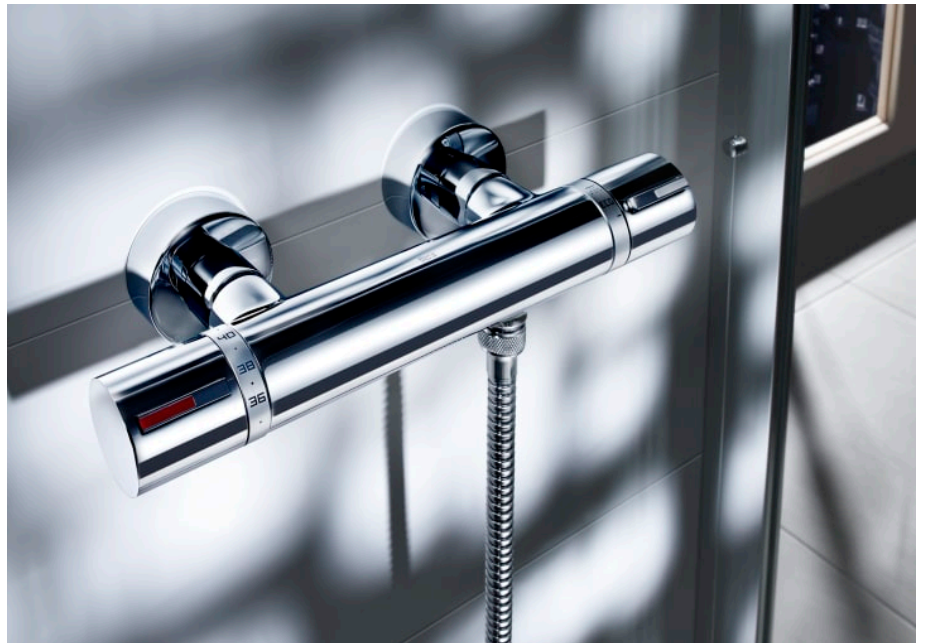

T-1000

Built-in shower mixer

TECHNICAL DRAWINGS

FEATURES

- Application: Shower
- Faucet type: Thermostatic
- Faucet type (obsolete): Thermostatic
- Finish: Chrome
- Installation type: Built-in
- Number of water inlets: 2
- Temperature selection
- Type of cartridge: Thermostatic
- Water connection included: Not included

EverShine

Quick Reaction®

SafeTouch®

Safety 38°

COMPATIBLE WITH

Universal RocaBox

525869403

T-1000

Roca's T-1000 thermostatic mixers are designed for maximum safety and comfort for everyday use. The collection features a minimalist and modern design to ensure it will blend harmoniously into any setting.