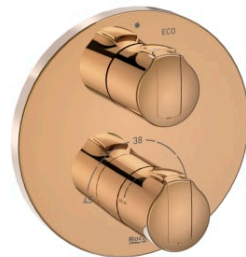

T-1000

Built-in shower mixer

TECHNICAL DRAWINGS

FEATURES

- Application: Shower
- Faucet type: Thermostatic
- Faucet type (obsolete): Thermostatic
- Finish: Chrome
- Installation type: Built-in
- Number of water inlets: 2
- Temperature selection
- Type of cartridge: Thermostatic
- Water connection included: Not included

EverShine

Quick Reaction®

SafeTouch®

Safety 38°

COMPATIBLE WITH

Universal RocaBox

525869403

T-1000