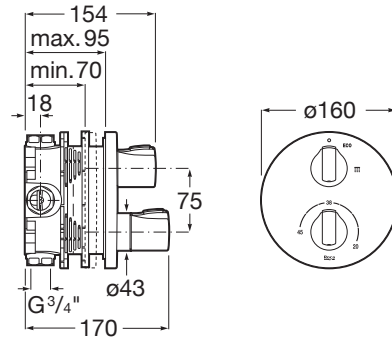

T-1000

Built-in shower mixer

TECHNICAL DRAWINGS

FEATURES

- Application: Shower
- Faucet type: Thermostatic
- Faucet type (obsolete): Thermostatic
- Finish: Chrome
- Installation type: Built-in
- Number of water inlets: 2
- Temperature selection
- Type of cartridge: Thermostatic
- Water connection included: Not included

EverShine

Quick Reaction®

SafeTouch®

Safety 38°

COMPATIBLE WITH

Universal RocaBox

525869403

T-1000