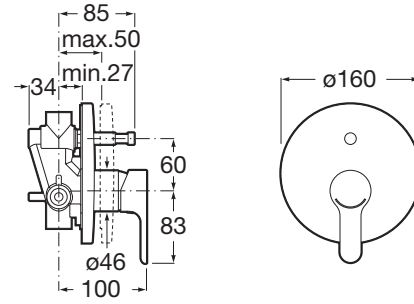

L20

Built-in bath-shower mixer with automatic diverter

TECHNICAL DRAWINGS

FEATURES

- Application: Bath, Shower
- Diverter: Automatic
- Faucet type: Single-lever
- Finish: Chrome
- Handle position: Top
- Installation type: Built-in

## L20

Simply contemporary. This is a brassware\_x000D\_ collection, whose simple, contemporary and intuitive lines make it a perfect fit for any bathroom space. L20 forms part of Roca's innovative brassware collections that turn on frontally with cold water.