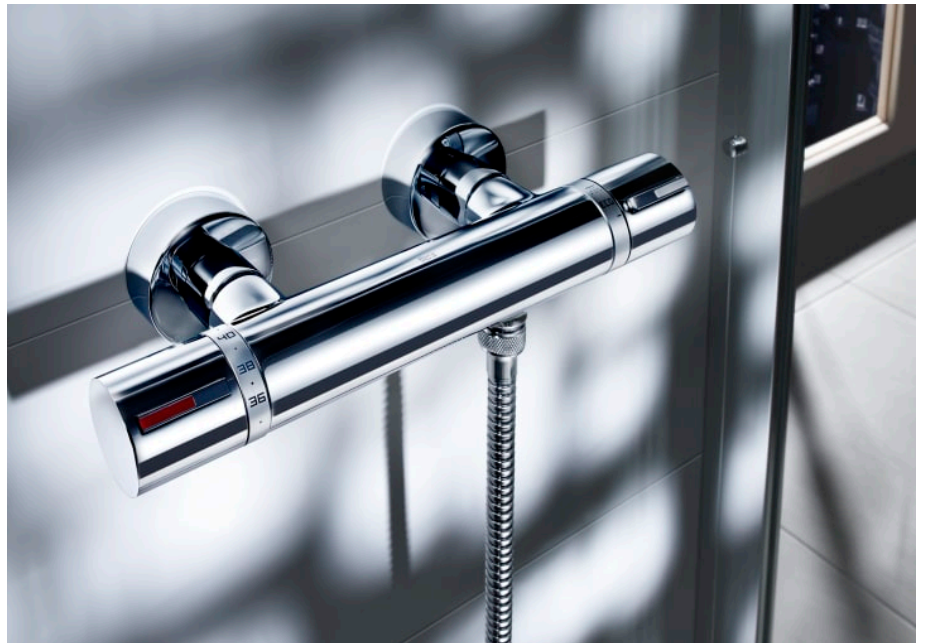

T-1000

Built-in bath-shower mixer

TECHNICAL DRAWINGS

FEATURES

- Application: Bath
- Diverter-flow regulator
- Faucet type: Thermostatic
- Faucet type (obsolete): Thermostatic
- Finish: Chrome
- Inferior free outlet
- Installation type: Built-in
- Number of water inlets: 2
- Temperature selection
- Type of cartridge: Thermostatic
- Water connection included: Not included

EverShine

Quick Reaction®

SafeTouch®

Safety 38°

COMPATIBLE WITH

Universal RocaBox

525869403

T-1000

Roca's T-1000 thermostatic mixers are designed for maximum safety and comfort for everyday use. The collection features a minimalist and modern design to ensure it will blend harmoniously into any setting.