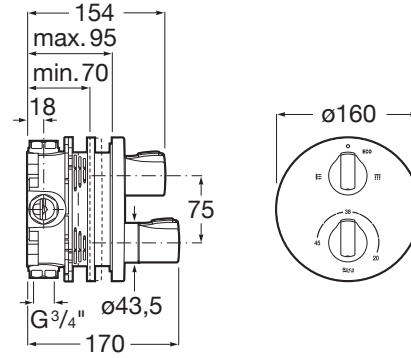

T-1000

Built-in bath-shower mixer

TECHNICAL DRAWINGS

FEATURES

- Application: Bath
- Diverter-flow regulator
- Faucet type: Thermostatic
- Faucet type (obsolete): Thermostatic
- Finish: Chrome
- Inferior free outlet
- Installation type: Built-in
- Number of water inlets: 2
- Temperature selection
- Type of cartridge: Thermostatic
- Water connection included: Not included

EverShine

Quick Reaction®

SafeTouch®

Safety 38°

COMPATIBLE WITH

Universal RocaBox

525869403

T-1000