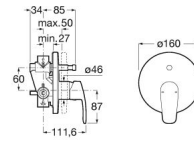

MONODIN

Built-in bath-shower mixer

DIMENSIONS

Length	200 mm
Width	150 mm
Height	165 mm

COLOURS AND FINISHES

C0 Chrome

TECHNICAL DRAWINGS

FEATURES

- Application: Bath, Shower
- Faucet type: Single-lever
- Finish: Chrome
- Handle position: Lateral
- Installation type: Built-in

EverShine

Monodin

Soft curves and rounded shapes define this collection that stands out for its simplicity and elegance. The basin faucets of this collection are part of the innovative Roca faucets with Cold Start technology for greater energy savings.