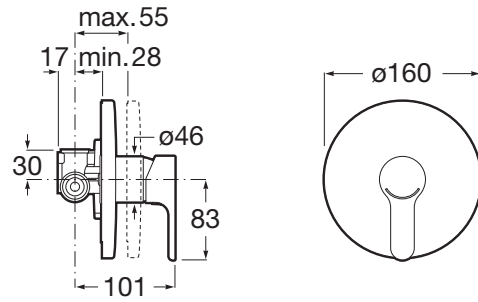

L20

Built-in bath or shower mixer

TECHNICAL DRAWINGS

FEATURES

- Application: Shower
- Faucet type: Single-lever
- Finish: Chrome
- Handle position: Lateral
- Installation type: Built-in

## L20

Simply contemporary. This is a brassware\_x000D\_ collection, whose simple, contemporary and intuitive lines make it a perfect fit for any bathroom space. L20 forms part of Roca's innovative brassware collections that turn on frontally with cold water.