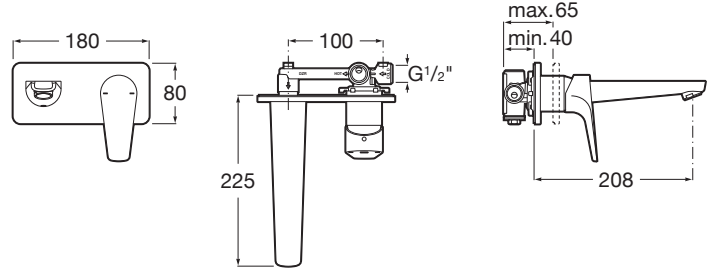

ATLAS

Built-in basin mixer

TECHNICAL DRAWINGS

FEATURES

Application: Basin

Faucet type: Single-lever

Flow rate (l/min - 3 bar): 5

Handle position: Lateral

## COMPATIBLE WITH

Universal built-in body

525220603

## Atlas

This faucet collection, which stands out for its elegance and versatility, includes flow limiters to 5 litres per minute as well as the Cold Start technology that guarantee greater water and energy savings. Also, with the aim of providing more comfort, the shower mixer can be equipped with a clip-on shelf, allowing you to have your showering essentials close to hand.