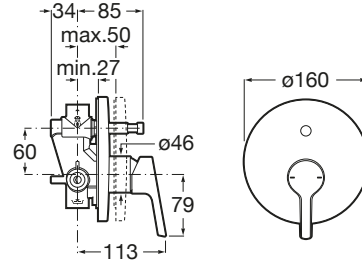

MALVA

Built-in 2 ways mixer

TECHNICAL DRAWINGS

FEATURES

- Application: Bath, Shower
- Faucet type: Single-lever
- Finish: Chrome
- Handle position: Top
- Installation type: Built-in
- Type of cartridge: Ceramic Disc

SoftTurn®

Malva

Round shapes and a slim cylindrical handle for a practical and ergonomic brassware collection. Thanks to a slight tilt of the spout, provides greater comfort of use.

INSTALLATION AND USER MANUALS