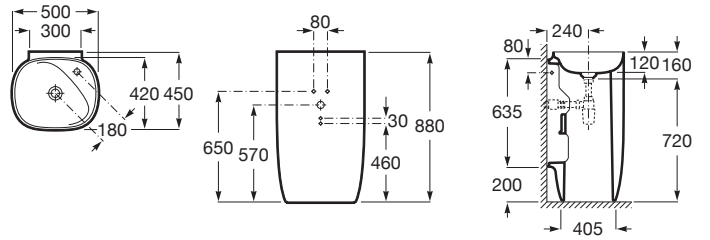

BEYOND

Beyond Floorstanding Basin

DIMENSIONS

Length	500 mm
Width	450 mm
Height	880 mm

COLOURS AND FINISHES

00 White

TECHNICAL DRAWINGS

FEATURES

Basin capacity (l): 8.3

Bowl depth (mm): 120

Bowl length (mm): 500

Bowl position: Central

Bowl width (mm): 420

Emblematic Works: 14.006

FeaturedMaterial: Fineceramic®

Fixing kit: Included

Installation type: Floor-standing

Integrated shelf

Material: FINECERAMIC ®

Plug and Waste: Included

Shape: Soft

Shelf position: Right

Taphole configuration: 1 taphole on the right side

Trap: Included

Waste: Included

Weight (Kg): 54

Without overflow