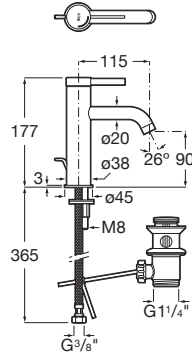

ONA

Basin mixer with pop-up waste, Cold Start

TECHNICAL DRAWINGS

FEATURES

- Application: Basin
- Cold water starts in the central position to save energy
- Faucet type: Single-lever
- Finish: Chrome
- Flexible supply hoses included
- Handle position: Top
- Installation type: Deck-mounted
- Pop-up waste
- Waste type: Pop-up waste
- Water and energy-saving
- Water connection diameter: 3/8"