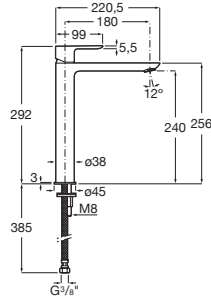

CALA

Basin mixer, smooth body. XL-Size

TECHNICAL DRAWINGS

FEATURES

Application: Basin

Faucet type: Single-lever

Finish: Chrome

Flexible supply hoses included

Installation type: Deck-mounted

Net weight (kg): 2.16

Waste type: Waste not included

Water and energy-saving

Water connection diameter: 3/8"

EverShine

SoftTurn®

COMPATIBLE WITH

Click-clack universal waste.  
Chromed plug Ø 65

505401000

Click-clack universal waste.  
Vitreous plug Ø 65

505401100

## Cala

The essence of Cala's design is demonstrated in a slim body of only 38mm and its flat rectangular handle, in perfect harmony with the shape of the spout; the ultimate blend of visual elements combined for optimal proportion and style. This comprehensive collection features a range of basin taps, bath shower mixers and bidet options.