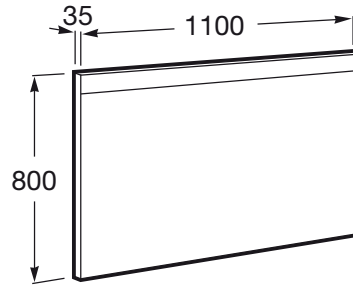

PRISMA

BASIC - Mirror with upper LED lighting

TECHNICAL DRAWINGS

FEATURES

Frame material: Aluminium

Ingress Protection Rating of the light: IP 44

Installation type: Wall-hung

Light type: LED

Light(s): Integrated in the mirror

Mirror orientation: Horizontal

Power per light (W): 12

Shape: Rectangular

Sustainable product

COMPATIBLE WITH

Demister device

812292000

Prisma

An innovative and versatile collection. Due to the basin design, its straight lines and its variety of dimensions, it depicts an ideal solution for different bathroom spaces.

**INSTALLATION AND USER MANUALS**[User manual](#)[Spare Parts Catalogue](#)