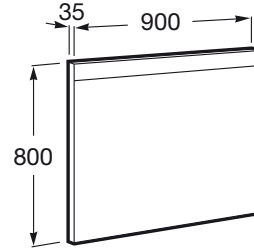

PRISMA

BASIC - Mirror with upper LED lighting

TECHNICAL DRAWINGS

FEATURES

Frame material: Aluminium

Ingress Protection Rating of the light: IP 44

Installation type: Wall-hung

Light type: LED

Light(s): Integrated in the mirror

Mirror orientation: Horizontal

Power per light (W): 12

Shape: Rectangular

Sustainable product

COMPATIBLE WITH

Demister device

812292000

Prisma

An innovative and versatile collection. Due to the basin design, its straight lines and its variety of dimensions, it depicts an ideal solution for different bathroom spaces.

**INSTALLATION AND USER MANUALS**[User manual](#)[Spare Parts Catalogue](#)