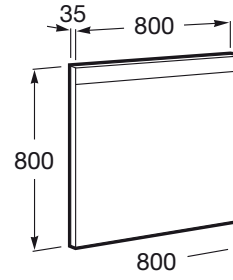

## BASIC - Mirror with upper LED lighting

## FEATURES

Frame material: Aluminium

Ingress Protection Rating of the light: IP 44

Installation type: Wall-hung

Light type: LED

Light(s): Integrated in the mirror

Mirror orientation: Horizontal

Power per light (W): 12