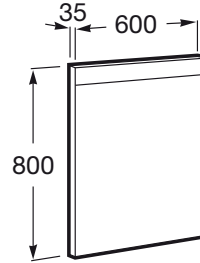

## TECHNICAL DRAWINGS

## FEATURES

Frame material: Aluminium

Ingress Protection Rating of the light: IP 44

Installation type: Wall-hung

Light type: LED

Light(s): Integrated in the mirror

Mirror orientation: Vertical

Power per light (W): 12